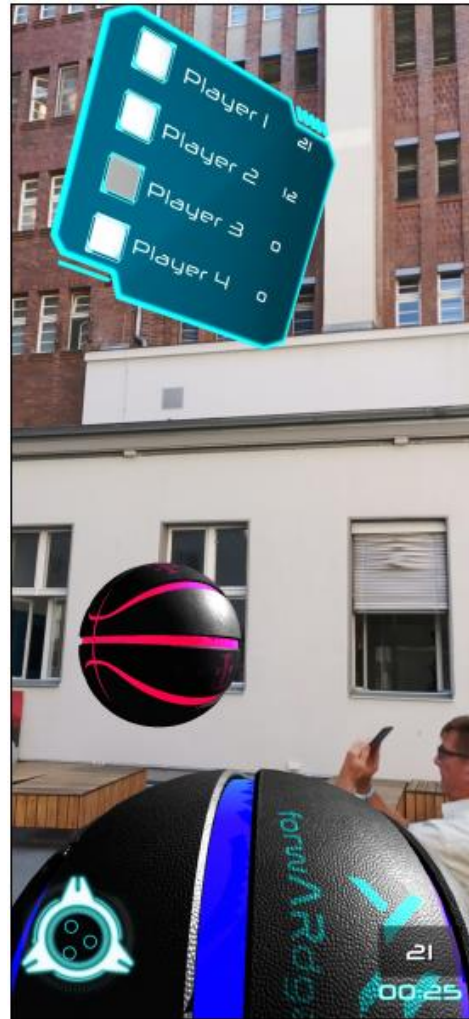

DEVELOPMENT OF BASKETBALL APP

Phase 1 (Dome May 2019)

Single player mode. Good LTE performance to have real time player experience

Phase 2 (IFA Sep 2019)

Up to four player compete in an AR game. The balls from other players can kick each other.

Very low latency, which is needed for synchronization of different players in real time

Phase 3 Future Development of Multiplayer Option based on 5G capabilities where available

LIFE IS FOR SHARING.