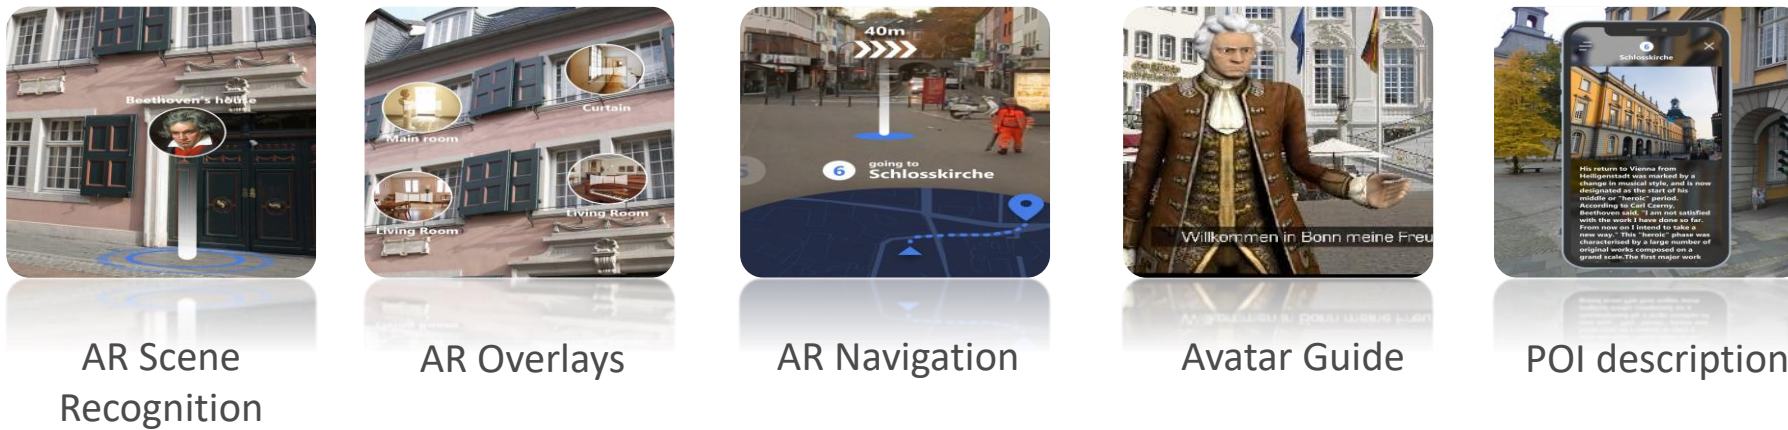

DEVELOPMENT OF BASKETBALL APP

Phase 1 (Dome May 2019)

Single player mode. Good LTE performance to have real time player experience

Phase 2 (IFA Sep 2019)

Up to four player compete in an AR game. The balls from other players can kick each other.

Very low latency, which is needed for synchronization of different players in real time

Phase 3 Future Development of Multiplayer Option based on 5G capabilities where available

LIFE IS FOR SHARING.

AR APPLICATIONS

AR 3D volumetric content

IFA Showcase App
➔
Real time 3D
volumetric content

AR City Guides with avatar

Beethoven App
Bonn
➔
AI avatars that
recognize speech,
tone and mood

5G UPLINK TEST FOR TV BROADCAST AT BERLIN MARATHON