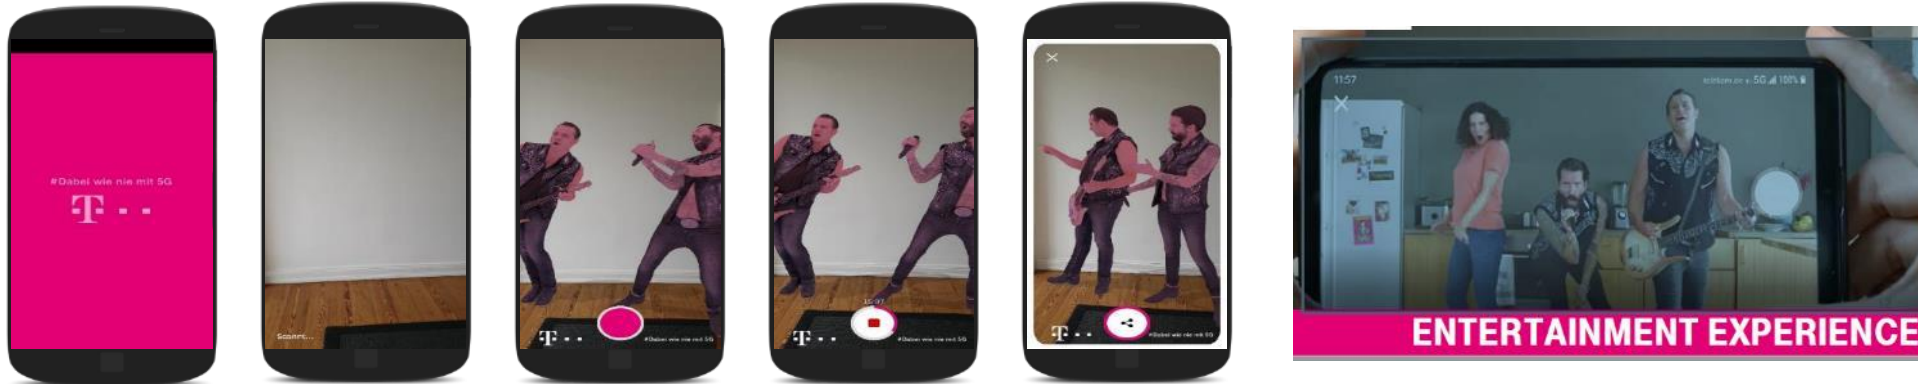

Very low latency, which is needed for synchronization of different players in real time

Phase 3 Future Development of Multiplayer Option based on 5G capabilities where available

LIFE IS FOR SHARING.

AR APPLICATIONS

AR 3D volumetric content

IFA Showcase App
➔
Real time 3D
volumetric content

AR City Guides with avatar

Beethoven App
Bonn
➔
AI avatars that
recognize speech,
tone and mood

5G UPLINK TEST FOR TV BROADCAST AT BERLIN MARATHON