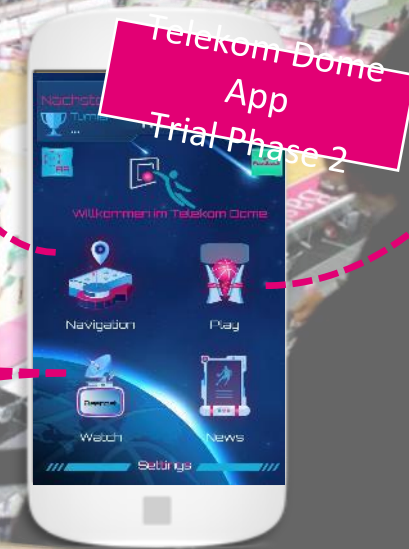

KINEXON

immersiv.io

BETTER VIEW

- Provides different camera views of the game on second screen incl. 360° perspective
- Display of statistics over camera feed

SMART MOBILE LABS

LIFE IS FOR SHARING.

ARENA CHALLENGES

immersiv.io

06.09.2018

3

AR TACTICAL ANALYTICS IN REAL TIME

KINEXON

Smartphone

AR glasses

LIFE IS FOR SHARING.